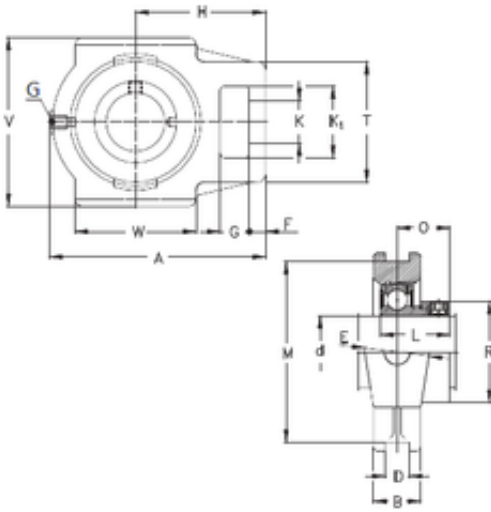

YNR Bearings Co., Ltd.

50 mm x 16 mm x 35 mm NKE PTUE50 Bearing unit

Bearing No. PTUE50

Bore Diameter	50 mm
d	50 mm
V	115 mm
K1	49 mm
O	32,7 mm
A	148 mm
B	35 mm
D	16 mm
E	50 mm
F	16 mm
G	20 mm
H	90 mm
K	29 mm
L	43,7 mm
M	102 mm
R	69 mm
T	83 mm
W	85 mm
Thread (G)	R1/8 "

PTUE50 Bearing 2D drawings and 3D CAD models