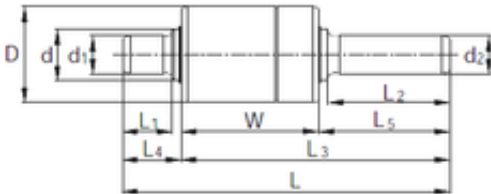

YNR Bearings Co., Ltd.

KBC RW306211 Complex bearing unit

Bearing No. RW306211

RW306211 Bearing 2D drawings and 3D CAD models

Outer Diameter	30 mm
D	30 mm
d	15.918 mm
L4	13.5 mm
L5	38 mm
L2	34.25 mm
L3	74 mm
d1	15.918 mm
d2	12 mm
L	87.5 mm
W	36 mm